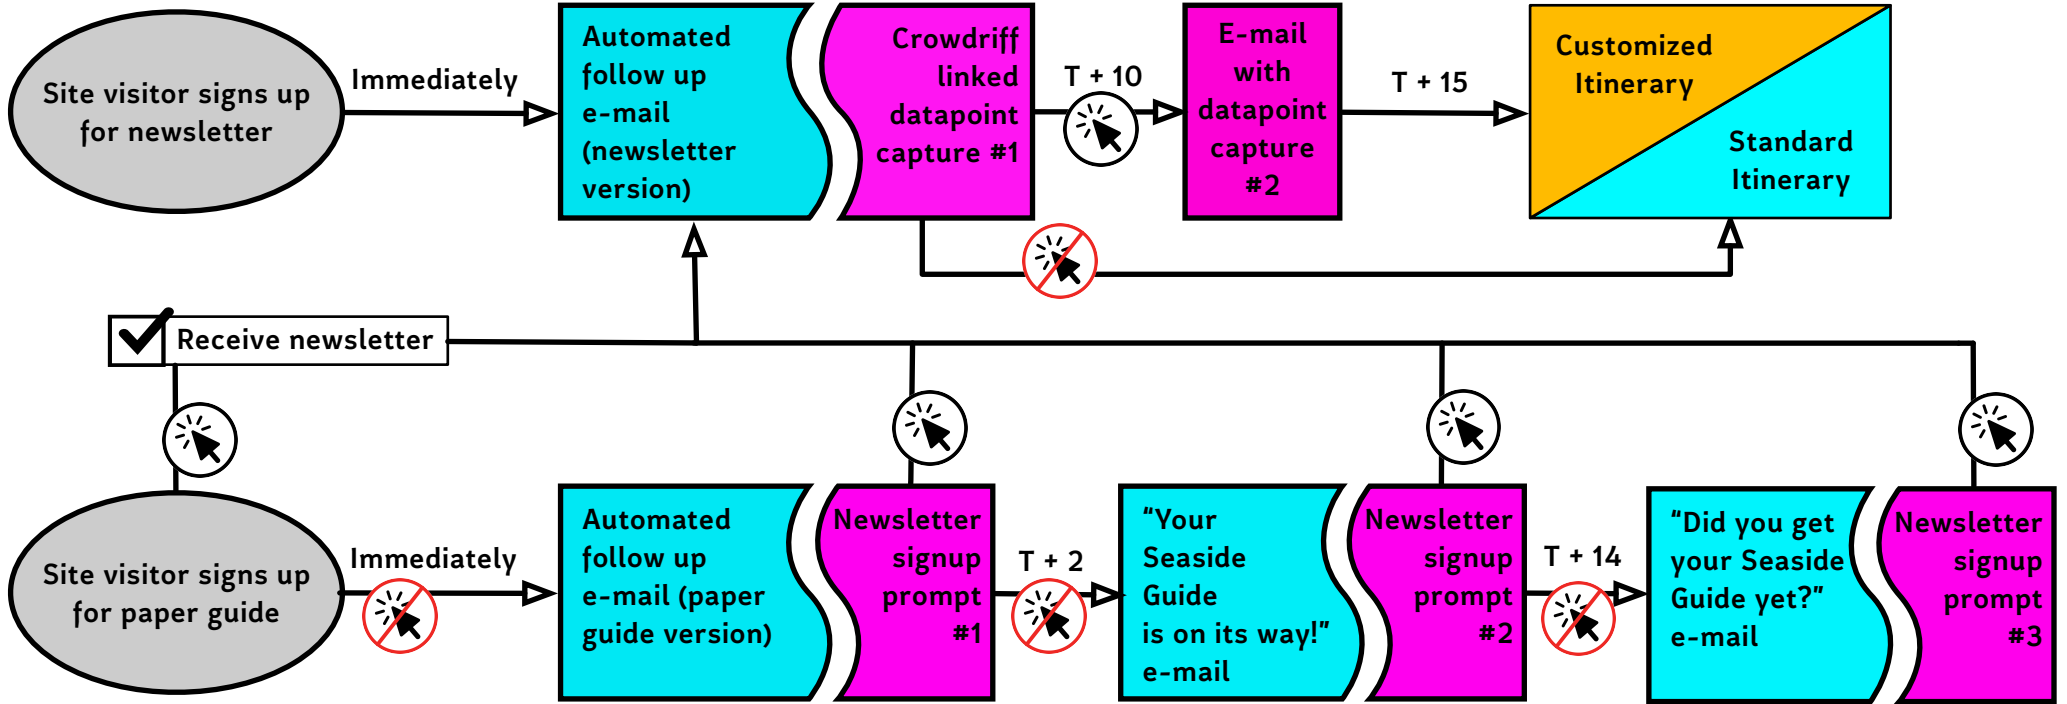

- Standardized Content
- Clickable Content / Datapoints
- Customized Content

Tourism Engine

When are you planning to visit?

/ /

Select a date range

ETA -2 to -5 days (sooner for July 4 weekend)

Pre-Arrival Email with booking reminders